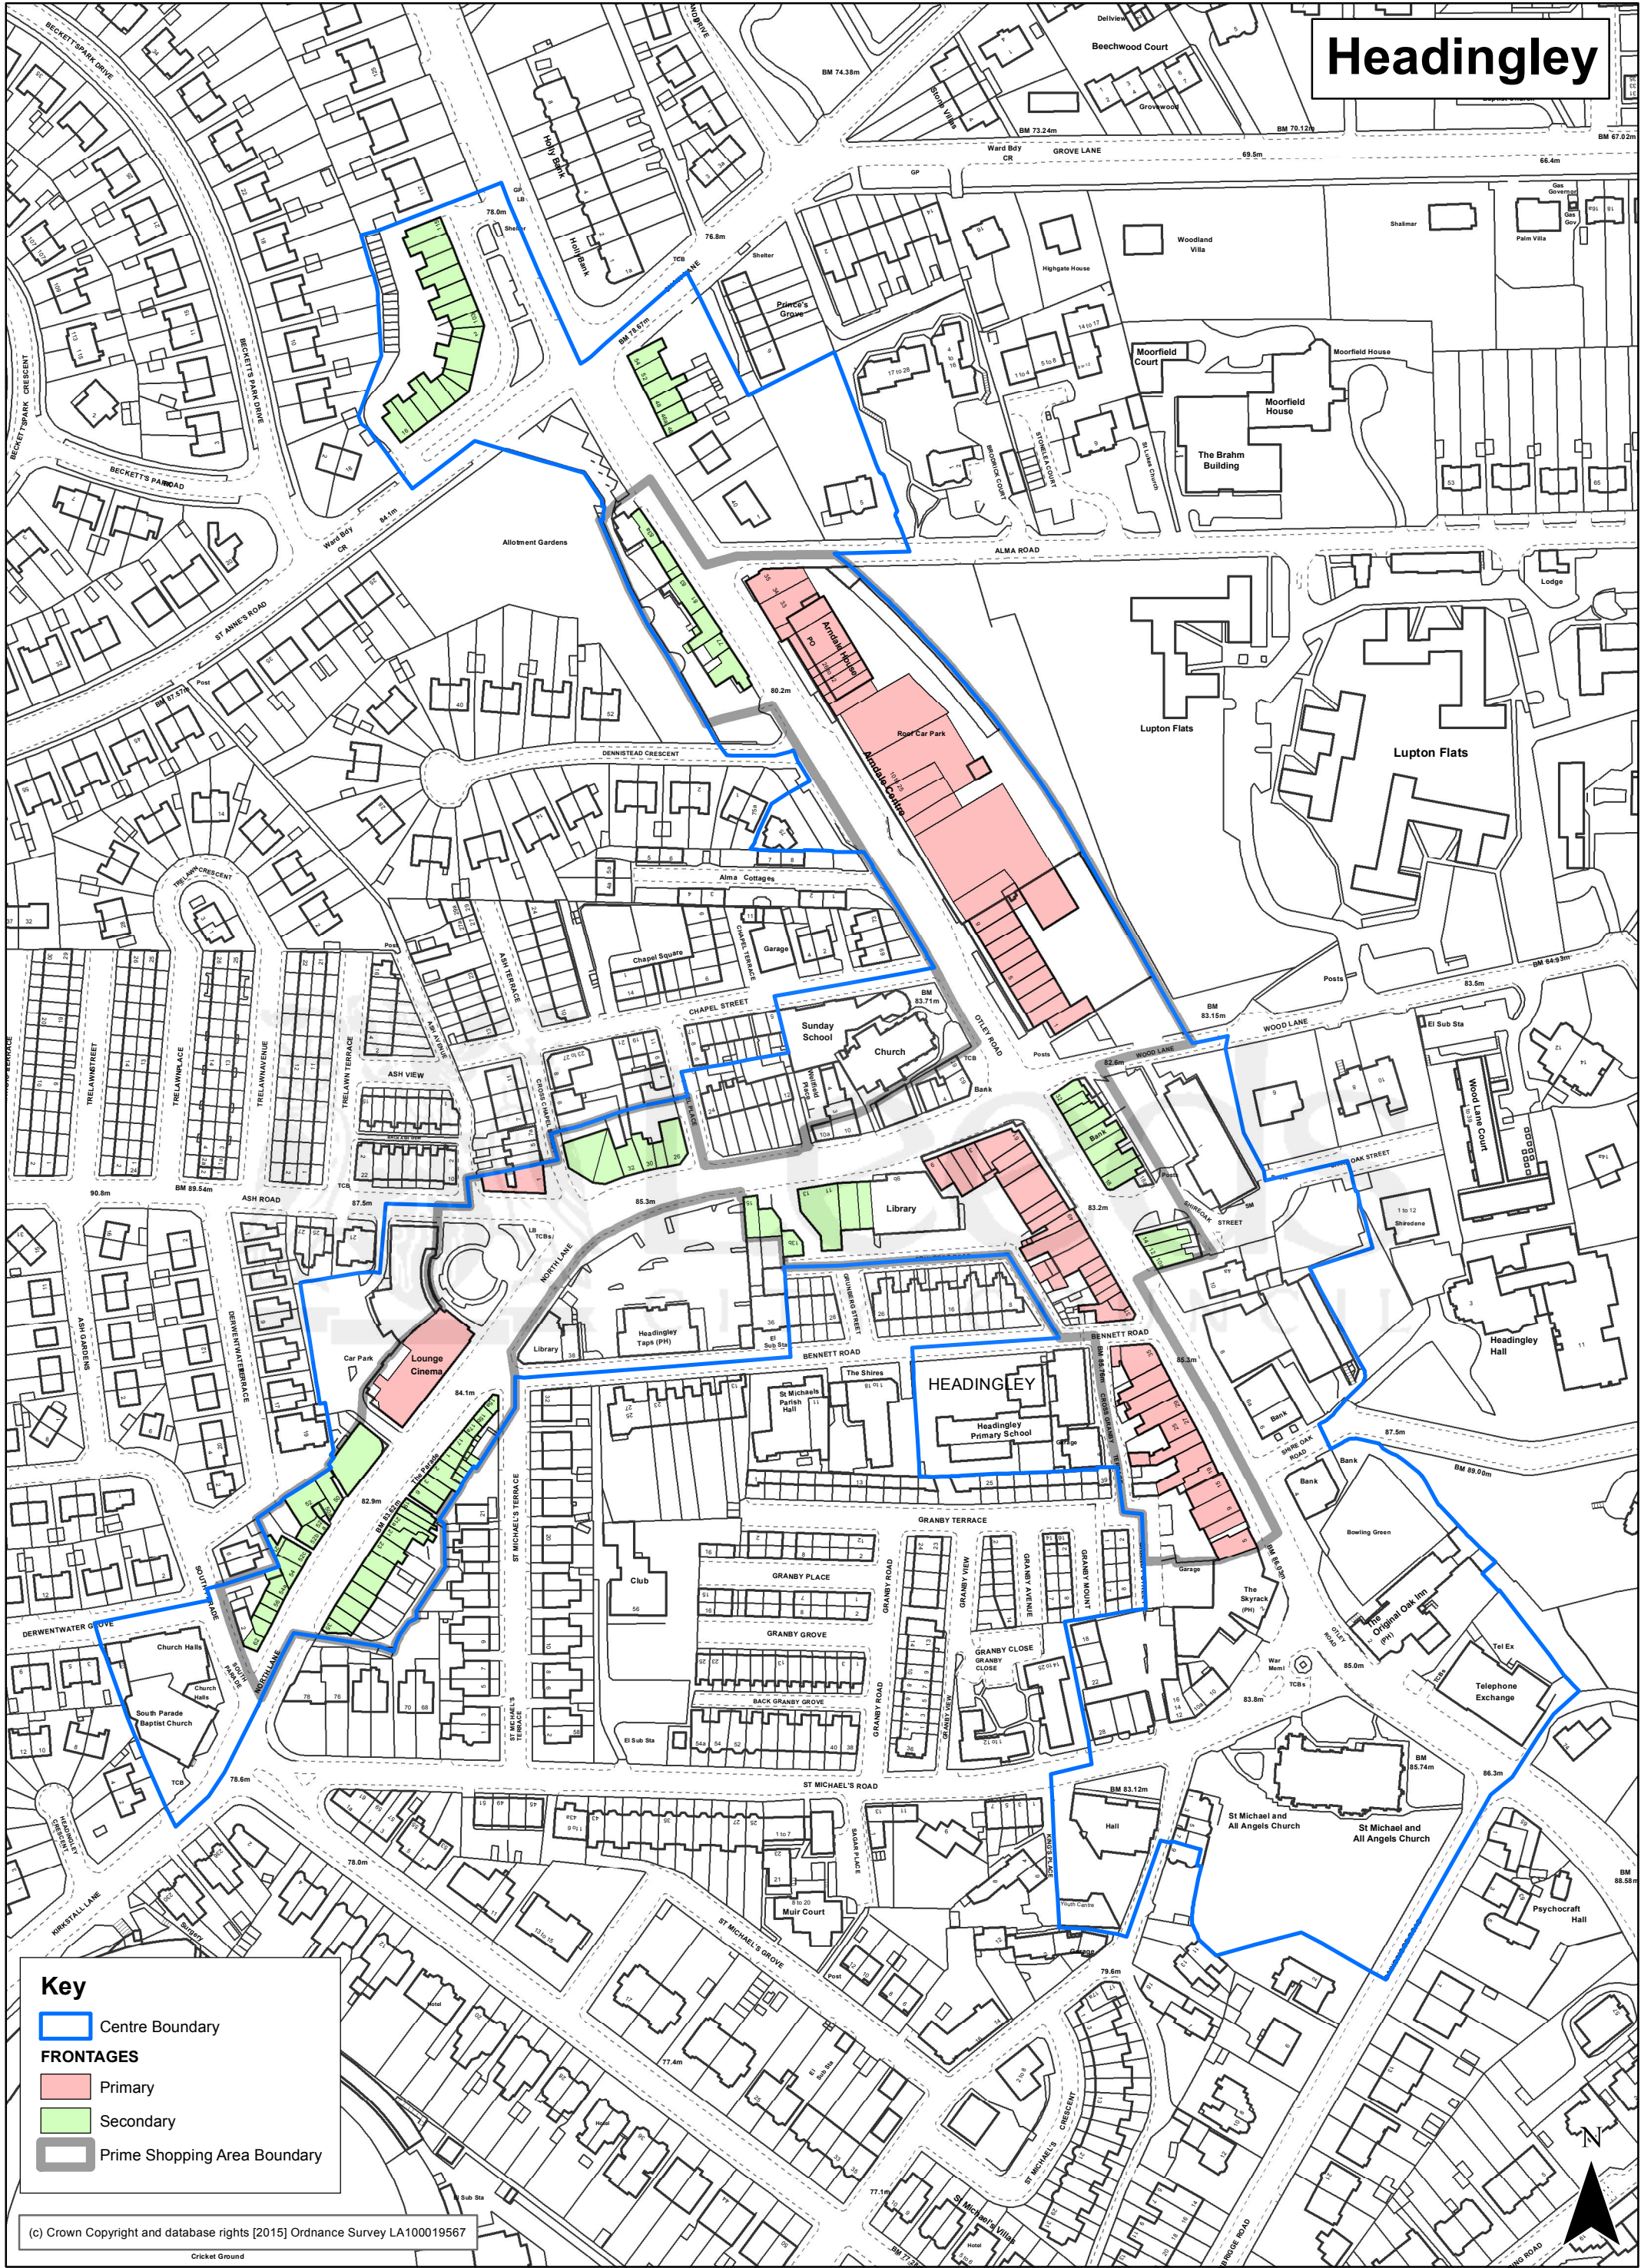

Headingley

Key

- Centre Boundary
- FRONTAGES**
- Primary
- Secondary
- Prime Shopping Area Boundary

(c) Crown Copyright and database rights [2015] Ordnance Survey LA100019567